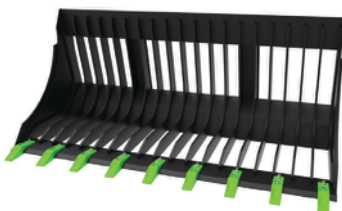

CODE   **ITEM DESCRIPTION**

GRATE SHOVEL

RL180	Grate shovel, width 1800 mm
RL210	Grate shovel, width 2100 mm