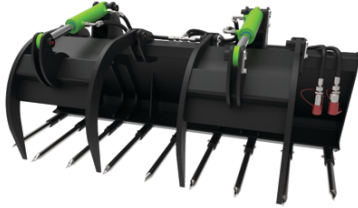

Elise900

Attachments

CODE	ITEM DESCRIPTION

FARM FORKS

89 190	Farm forks - width 1900 mm