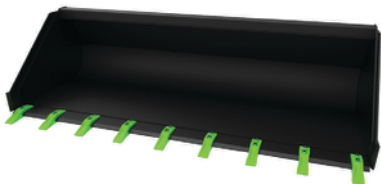

MZ80040	Basic bucket 400 mm width
---------	---------------------------

MZ80055	Basic bucket 550 mm width
---------	---------------------------

MZ80100	Wide bucket 1000 mm width
---------	---------------------------

MZ80022	Drain bucket 220 mm width
---------	---------------------------

MZ80028	Drain bucket 280 mm width
---------	---------------------------

CODE	ITEM DESCRIPTION
------	------------------

CONCRETE MIXER

ML30000	Concrete mixer ML300E with electrovalve for hydraulic opening discharging
---------	---

MLP2	Blow-off pipe for ML300
------	-------------------------

CODE	ITEM DESCRIPTION
------	------------------

BASIC BUCKET

85188	Basic bucket 1830mm
-------	---------------------

85188Z	Basic bucket 1830mm with teeth
--------	--------------------------------

Elise900

Attachments

CODE **ITEM DESCRIPTION**
LARGE-VOLUME BUCKET