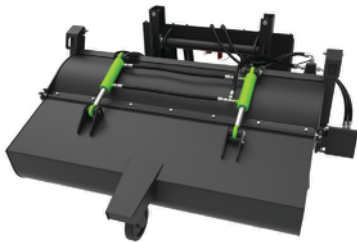

Elise900

Attachments