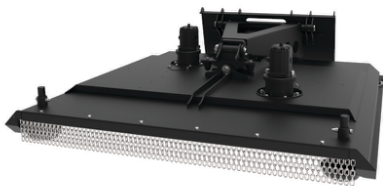

Elise900

Attachments

FOR A CONSULTATION CALL +31 85 0736098 OR VISIT INFRA-EQUIPMENT.NL

Specifications, weights, representations, colors, list of equipment, use of materials and model references listed herein are not warranted or guaranteed to be true or accurate. Actual useful load may vary depending on options installed on specific machine. Always consult specific technical data, parameters and features. The pictures contained in this brochure of specific models or other products may contain optional equipment or nonstandard features, which even if available may be at an additional cost. Some optional equipment requires separate paid subscriptions from third-party providers. You may rely only upon statements and representations contained in actual contracts that you enter into with KOVACO Electric Corporation. Referenced KOVACO Electric trademarks are owned by KOVACO Electric Corporation or its subsidiaries. All other brands, product names, company names, trademarks and service marks are the properties of their respective owners. All rights reserved. ©2020, KOVACO Electric Corporation. For additional information on KOVACO Electric and its products please visit kovacoelectric.com. CONTACT: Martin Havrda, Chairman of the Board, Marketing & Communications +420 731 431 999, info@kovacoelectric.com.